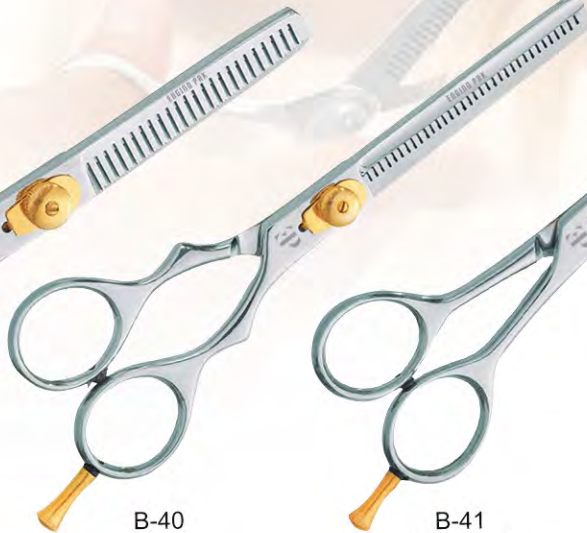

B-04
Size 5.5" 6.5" 8.5"

B-08
Size 4.5" 5" 5.5" 6"

B-09
Size 6.5"

PROFESSIONAL RAZOR EDGE SHEARS

PROFESSIONAL RAZOR EDGE SHEARS

RAZOR EDGE PET GROOMING SHEARS

B-29
Size 6"

B-30
Size 5.5"

B-31
Size 5"

B-32
Size 6"

B-33
Size 8"

B-34
Size 7.5" 9"

B-35
Size 8.5" 10"

B-36
Size 8"

B-37
Size 7.5"

B-38
Size 7" 8"

PROFESSIONAL THINNING SHEARS

B-39
Size 5.5" 6"

B-40
Size 6"

B-41
Size 5" 6"

B-42
Size 5.75"

B-44
Size 6"

B-45
Size 6"

B-46
Size 6"