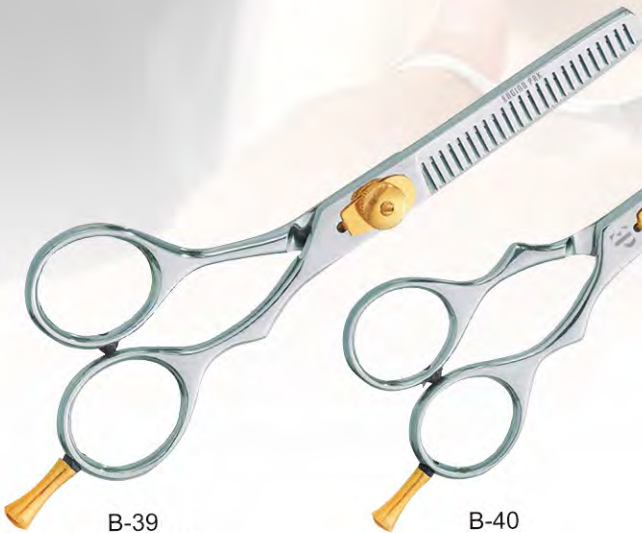

PROFESSIONAL RAZOR EDGE SHEARS

B-01
Size 5.5"

B-05
Size 5.5" 6.5"

B-02
Size 5.5" 6" 7" 8.5"

B-06
Size 6"

B-03
Size 5.5" 6"

o rings & accessories
available

B-07
Size 5.75"

B-04
Size 5.5" 6.5" 8.5"

B-08
Size 4.5" 5" 5.5" 6"

B-09
Size 6.5"

PROFESSIONAL RAZOR EDGE SHEARS

PROFESSIONAL RAZOR EDGE SHEARS

RAZOR EDGE PET GROOMING SHEARS

B-29
Size 6"

B-30
Size 5.5"

B-31
Size 5"

B-32
Size 6"

B-33
Size 8"

B-34
Size 7.5" 9"

B-35
Size 8.5" 10"

B-36
Size 8"

B-37
Size 7.5"

B-38
Size 7" 8"

PROFESSIONAL THINNING SHEARS

B-39
Size 5.5" 6"

B-40
Size 6"

B-41
Size 5" 6"

B-42
Size 5.75"

B-44
Size 6"

B-45
Size 6"

B-46
Size 6"