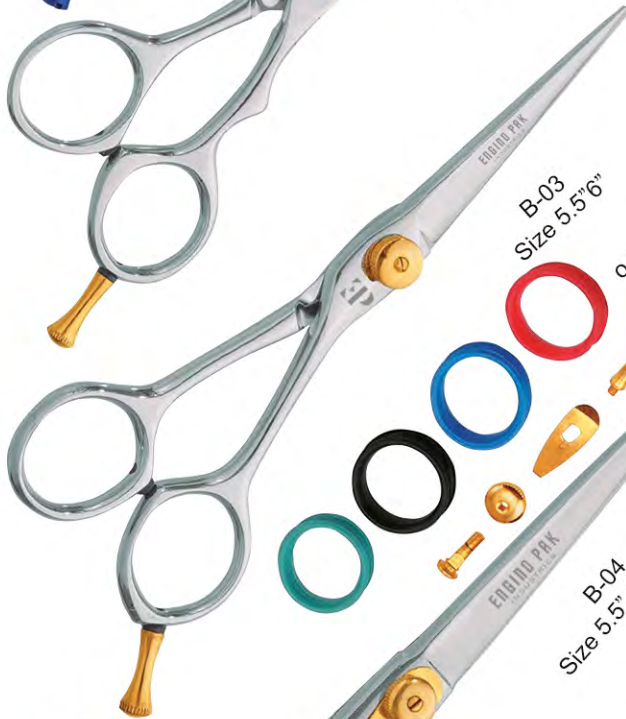

PROFESSIONAL RAZOR EDGE SHEARS

B-01
Size 5.5"

B-05
Size 5.5" 6.5"

B-02
Size 5.5" 6" 7" 8.5"

B-06
Size 6"

B-03
Size 5.5" 6"

o rings & accessories
available

B-07
Size 5.75"

B-04
Size 5.5" 6.5" 8.5"

B-08
Size 4.5" 5" 5.5" 6"

B-09
Size 6.5"

PROFESSIONAL RAZOR EDGE SHEARS

PROFESSIONAL RAZOR EDGE SHEARS

RAZOR EDGE PET GROOMING SHEARS

B-29
Size 6"

B-30
Size 5.5"